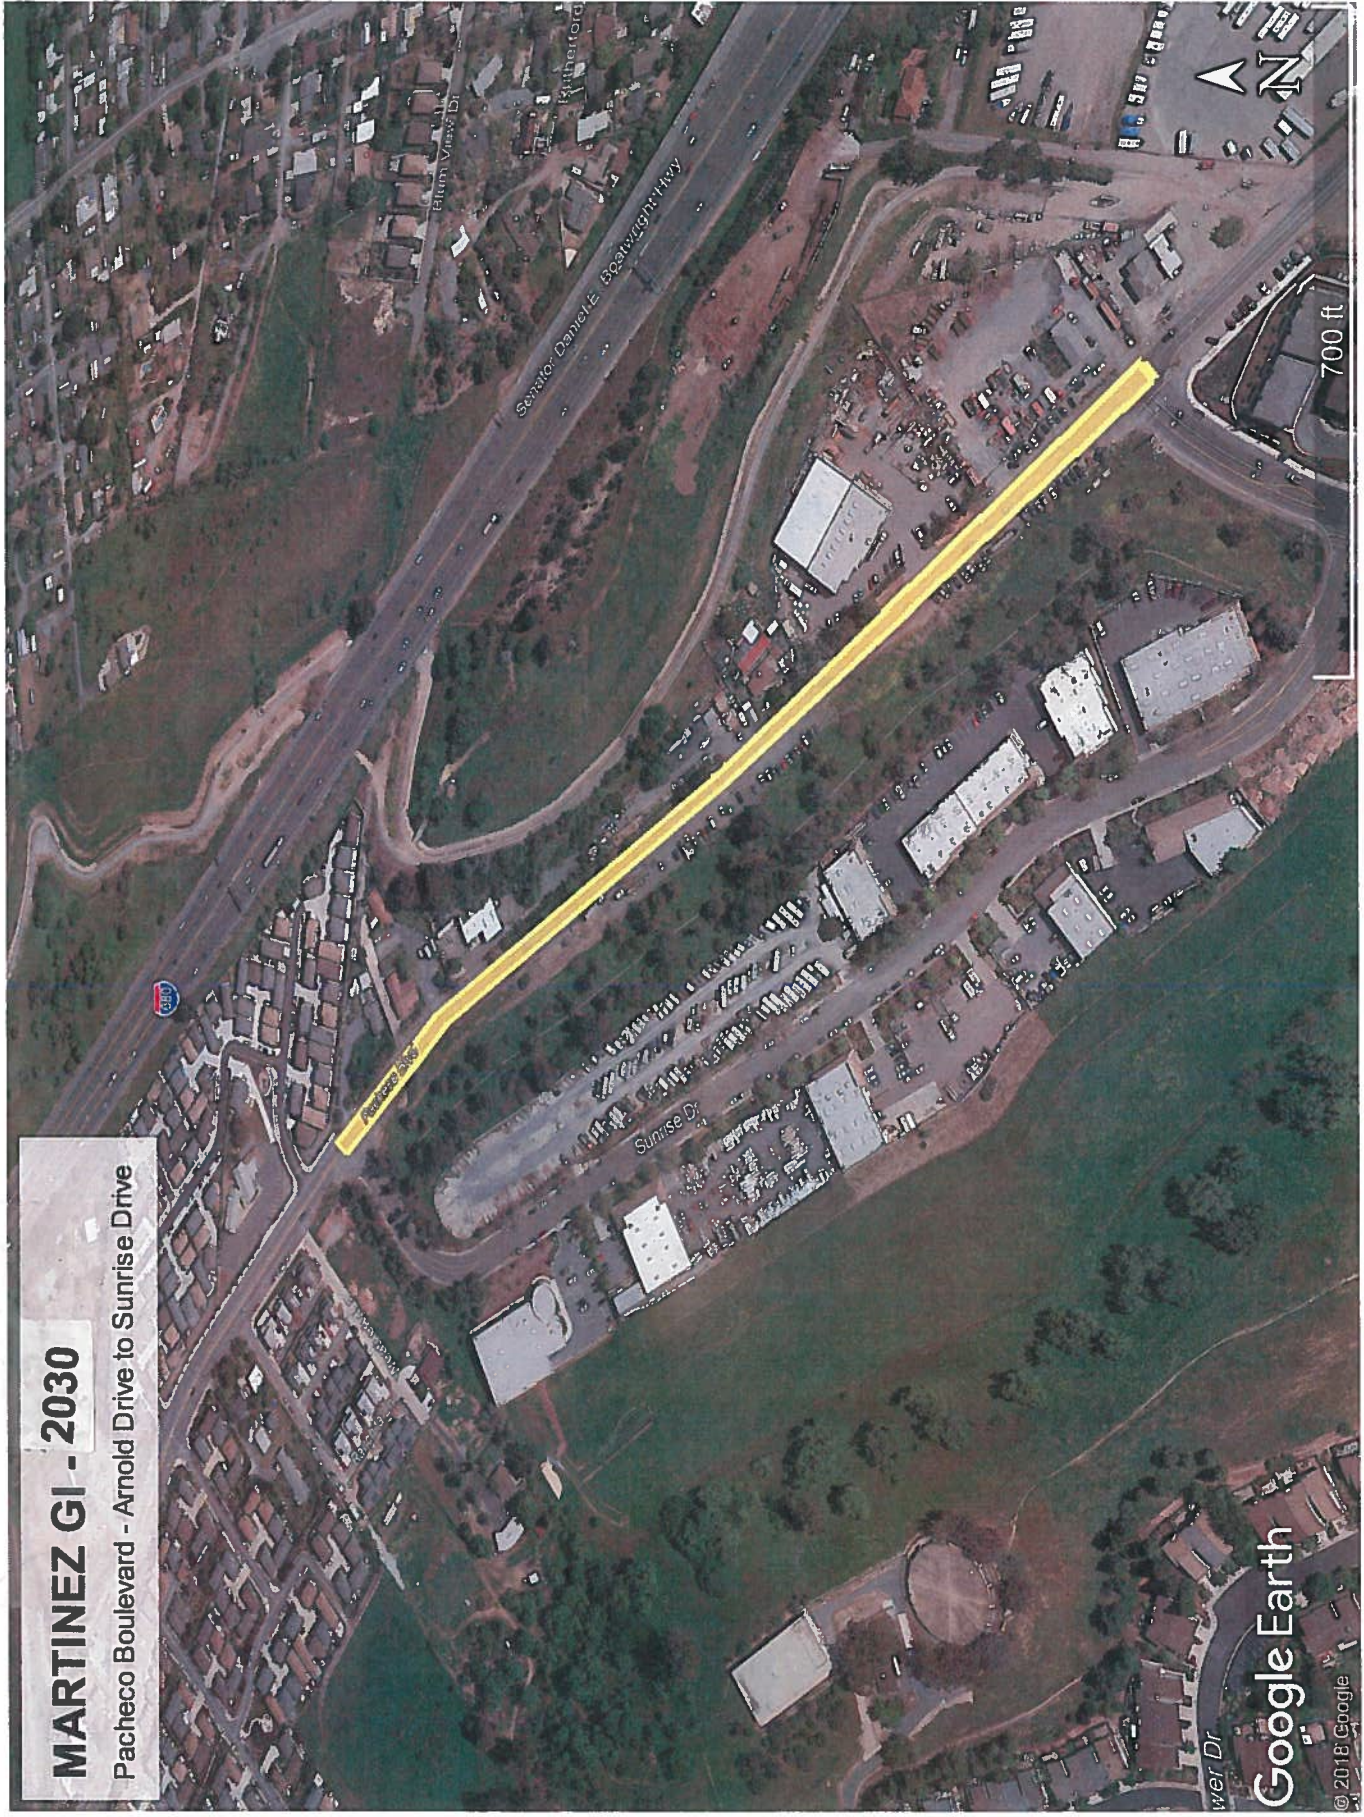

APPENDIX A
PUBLIC PROJECT MAPS

MARTINEZ GI - 2030

Pacheco Boulevard - Arnold Drive to Sunrise Drive

Google Earth

© 2018 Google

MARTINEZ GI - 2030

Ward Street - Berrellesa Street to Court Street

MARTINEZ GI - 2040

Alhambra Avenue - Walnut Avenue to Franklin Canyon Road
and John Muir Road to Phyllis Court

MARTINEZ GI - 2020

Parking Lot #4

MARTINEZ GI - 2030
Parking Lot #2

200 ft

Google Earth

© 2018 Google

MARTINEZ GI - 2030

Alhambra Creek Sediment Removal Project

Google Earth

© 2018 Google