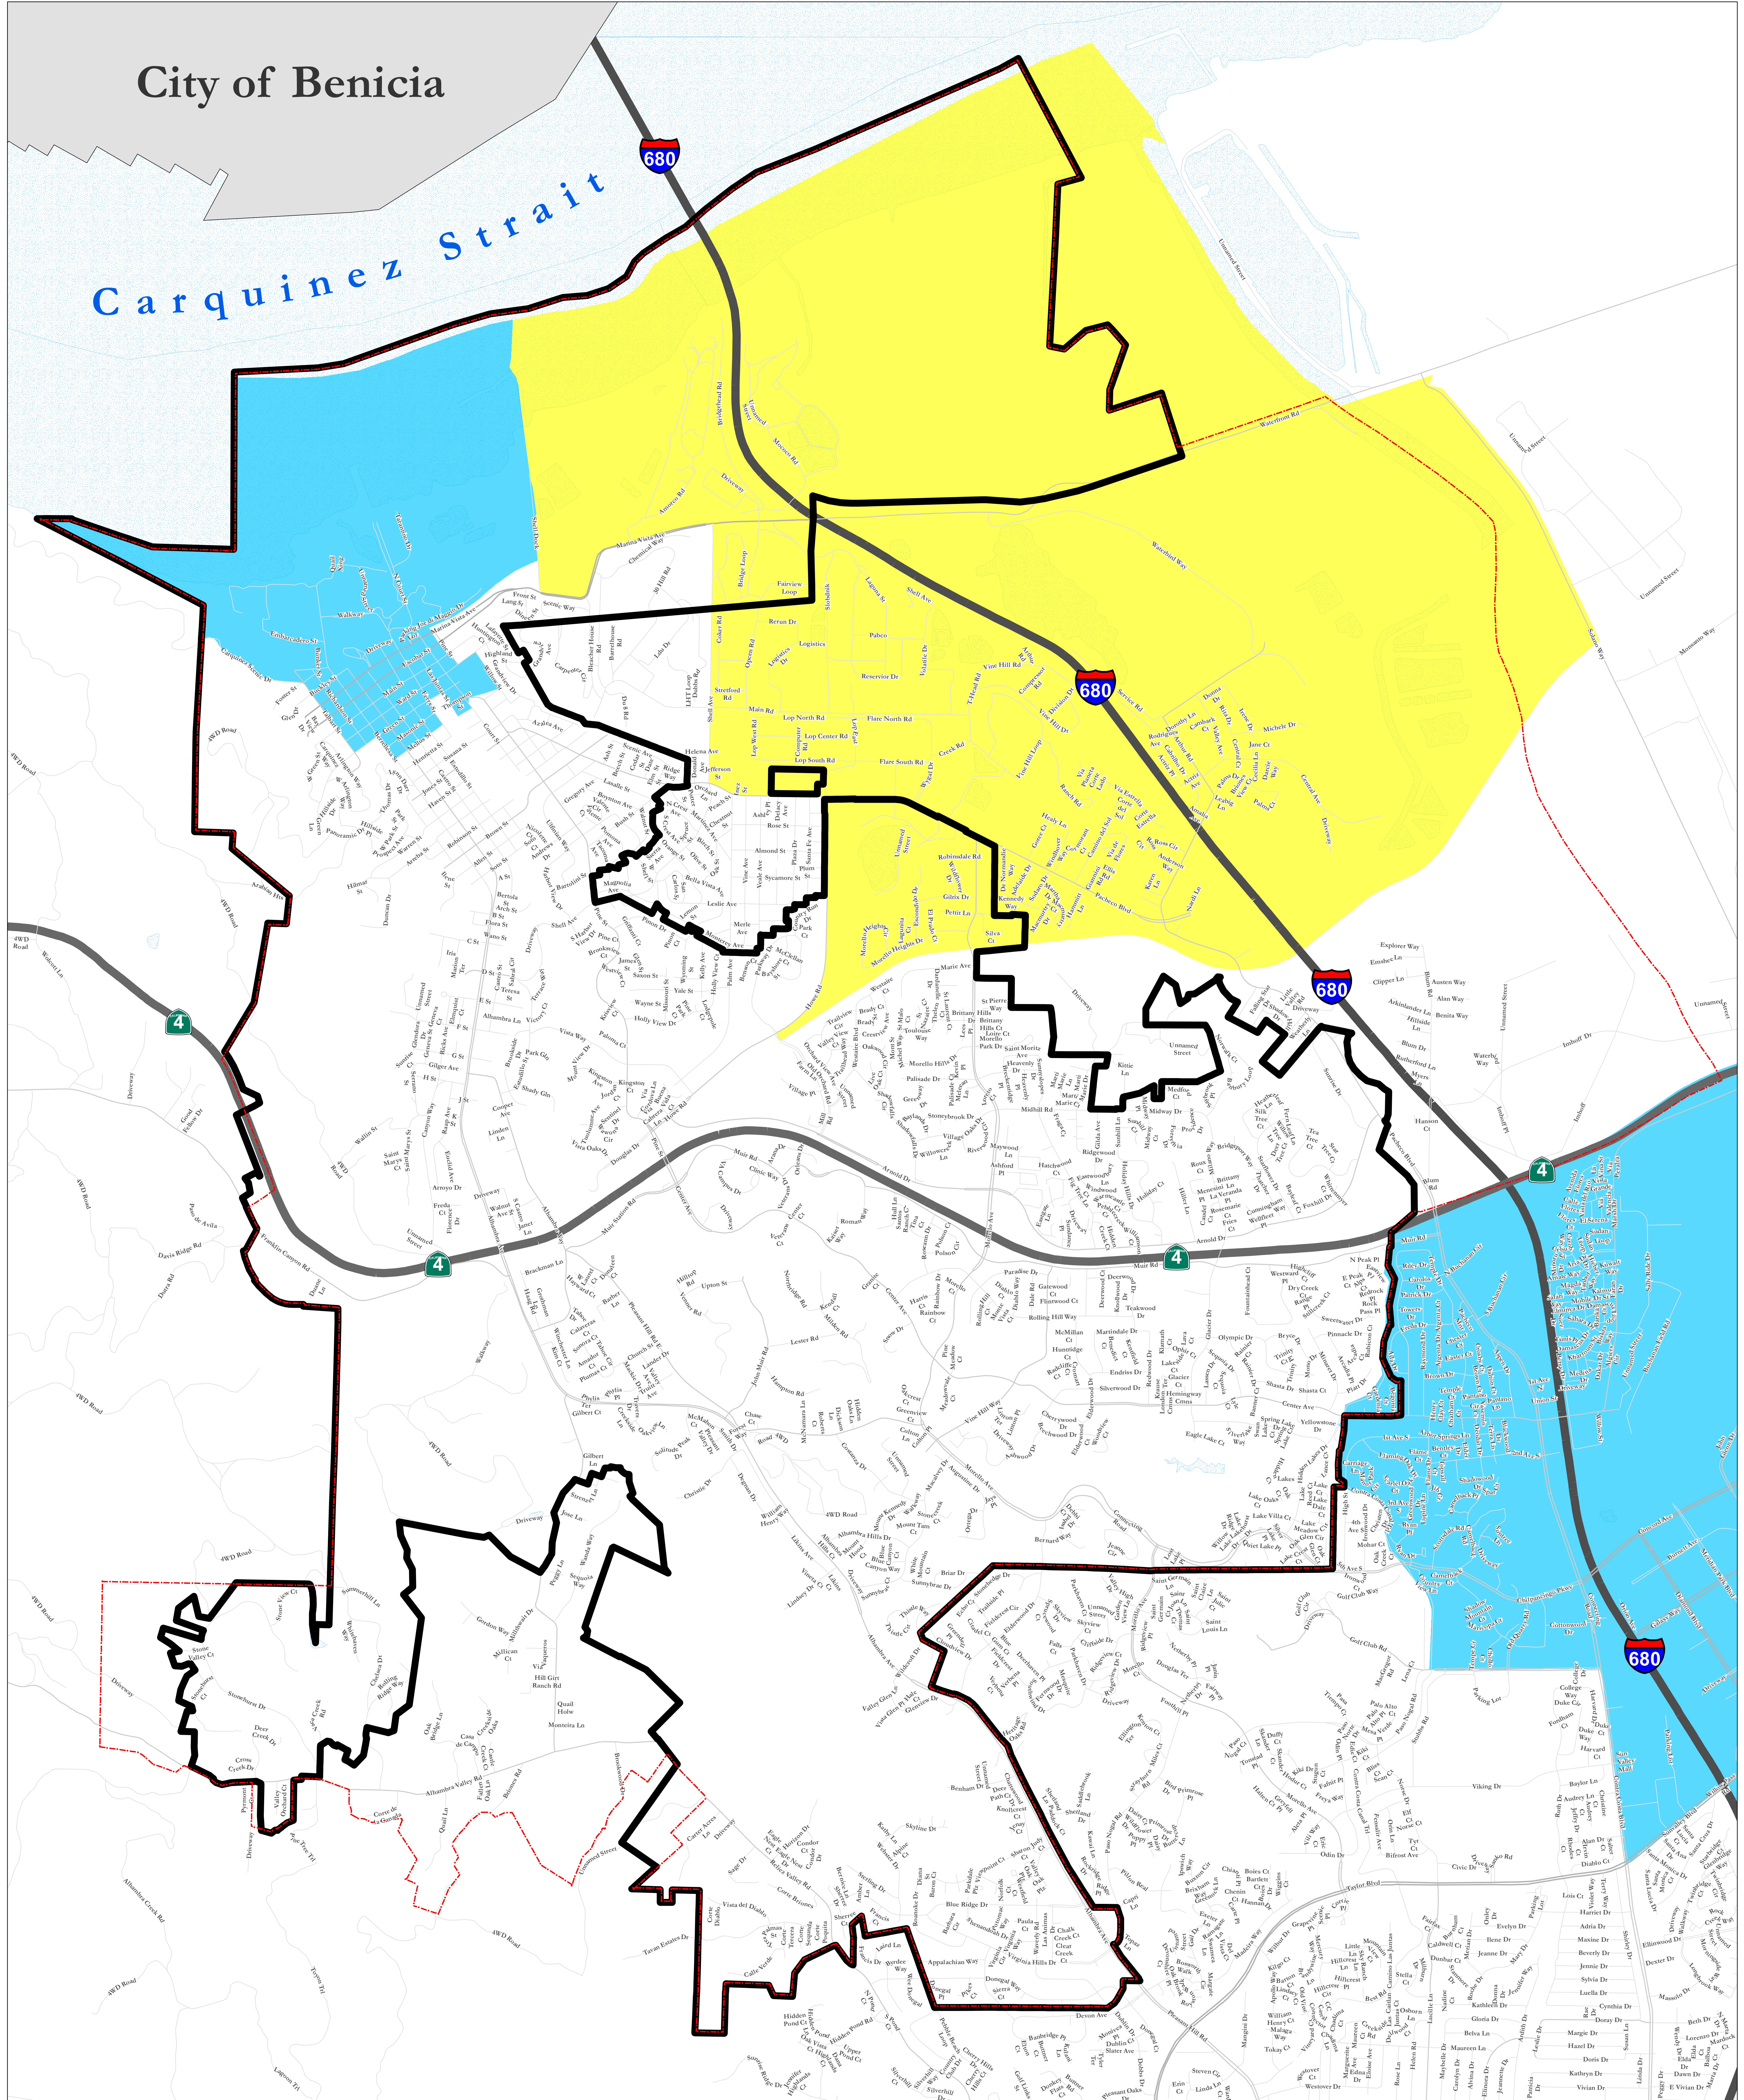

City of Benicia

Carquinez Strait

Figure 10-1. Low Income and Disadvantaged Communities
DISCLAIMER: This map was developed for general planning usage. The City of Martinez is not responsible nor liable for use of this map beyond its intended purpose.

Last Edited: July 25, 2022
 Martinez General Plan 2035
 Map Produced by the City of Martinez
 Community and Economic Development Dept.
 525 Henrietta St. Martinez, CA 94553
 (925) 372-3500

- City Limits
- Sphere of Influence
- Low-income Community
- Disadvantaged Community